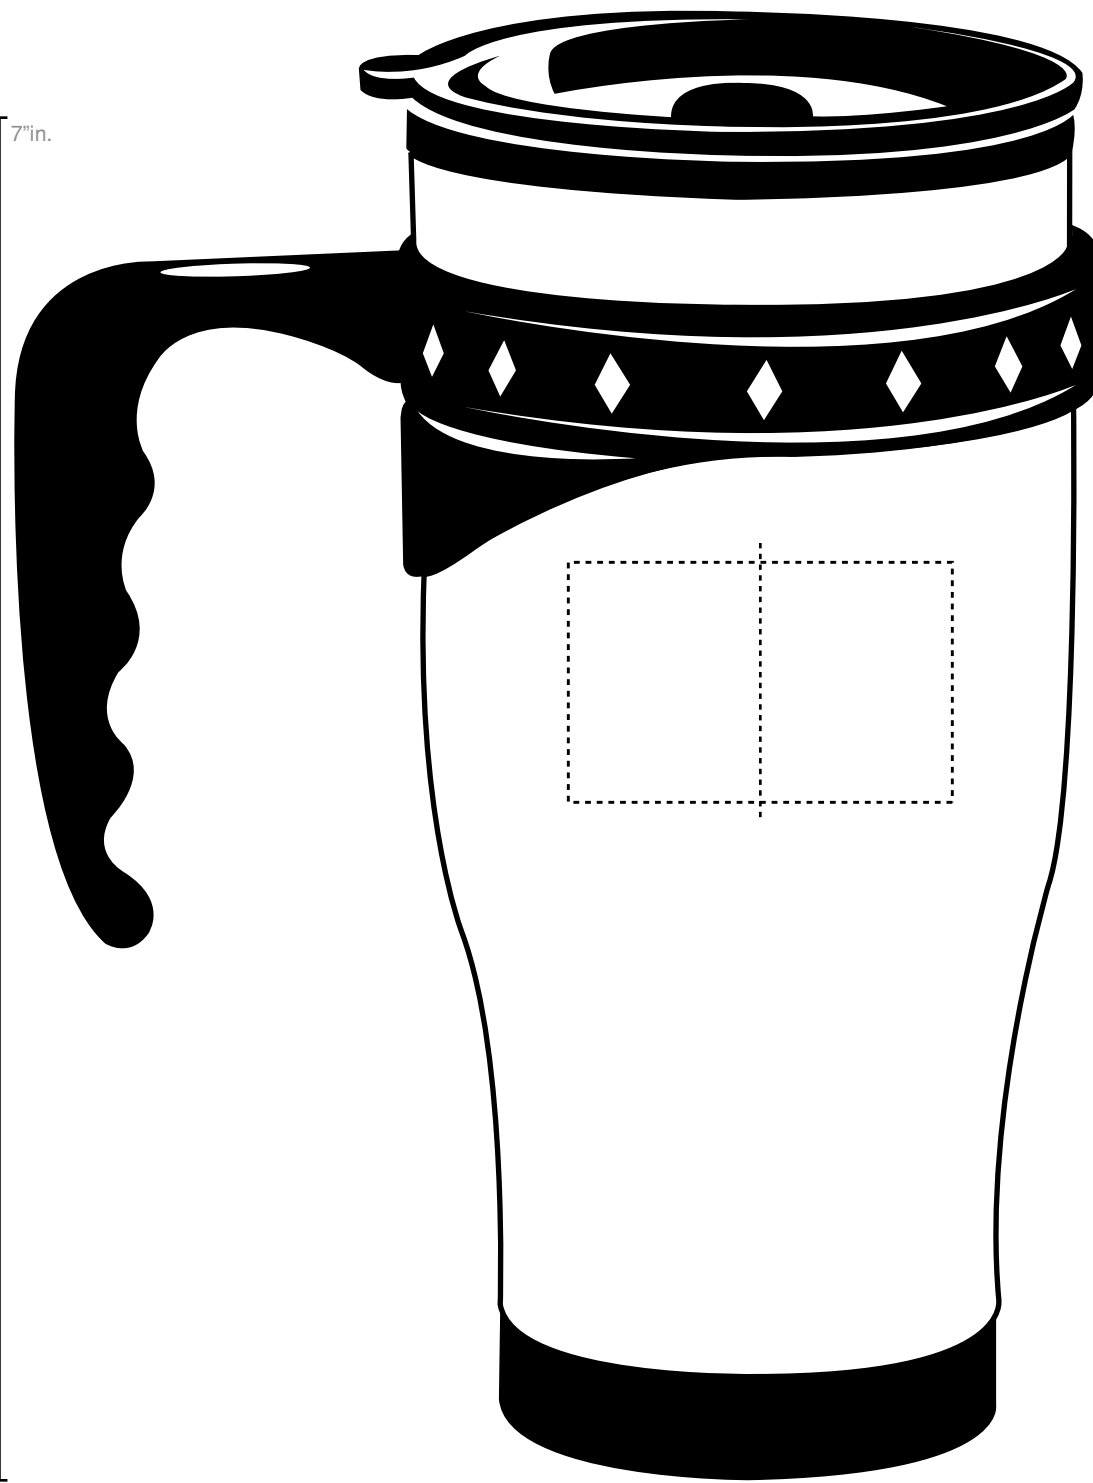

# Item # ST19-C 16 oz. Stainless Steel Color Travel Mug

Imprint Area: 2"(W) x 1.25"(H)

(DOTTED LINES WILL NOT PRINT • CENTER CROSSBARS ARE FOR ALIGNMENT PURPOSES)

\*\*Imprint area is estimated depending on the artwork provided and the curvature of the product.

5.5" in.

3.25" in.

7" in.

BACK

FRONT