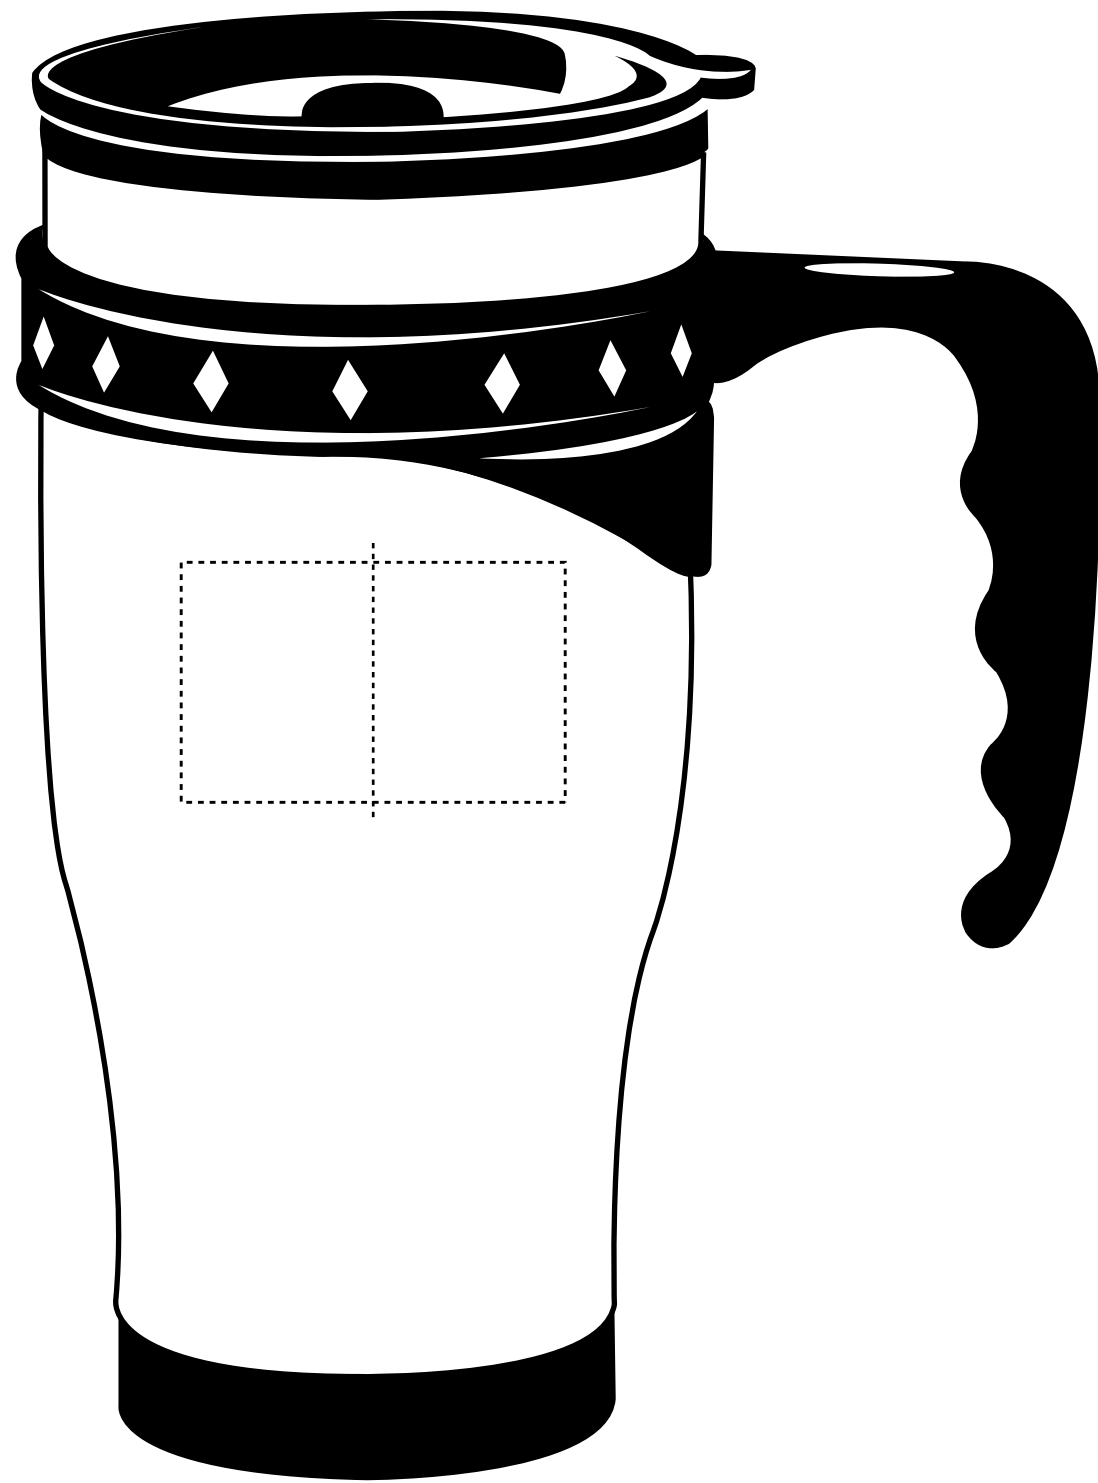

# Item # ST19-C 16 oz. Stainless Steel Color Travel Mug

Imprint Area: 2"(W) x 1.25"(H)

(DOTTED LINES WILL NOT PRINT • CENTER CROSSBARS ARE FOR ALIGNMENT PURPOSES)

\*\*Imprint area is estimated depending on the artwork provided and the curvature of the product.

5.5" in.

3.25" in.

7" in.

BACK

FRONT